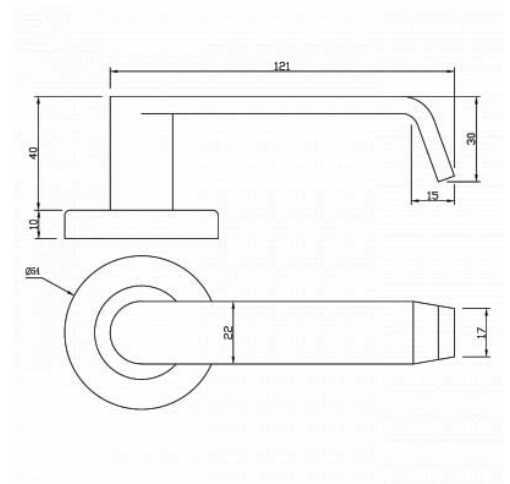

B ROUND ROSE DOOR FURNITURE PASSAGE SET 63 LEVER

DETAILS

PRODUCT CODE

B0163SSS

DOOR THICKNESS

Suits 32-50mm Doors

FIXING

Concealed 38mm-41mm horizontal bolt through fixing

HANDING

Non-Handed

MATERIAL

304 Grade Stainless Steel

OVERALL DIAMETER

54mm

OVERALL THICKNESS

10mm

PRODUCT SERIES

B Round Rose Door Furniture

WARRANTIES

25 Years Mechanical

NOTES

Product code identifies SSS finish

FINISHES

Satin Rose Gold (SRG)

Satin Graphite (SGR)

Satin Black (SBL)

Satin Antique Bronze (SABZ)

Satin Antique Brass (SAB)

Satin Stainless Steel (SSS)

Polished Stainless Steel (PSS)

CERTIFICATIONS